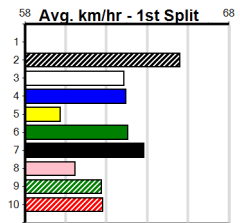

PROUDLY SUPPORTING GOOD FRIDAY A

2
11:17AM

350 Metres
Maiden

ATTACK PLAN (7) showed good speed when placed at Horsham and he will continue to improve with more racing. SUPERIOR BONT (8) had some support on debut and he is expected to make amends. KO MAI SI (2) has claims.

1st $825
2nd $235
3rd $120

Watchdog Tips: **7** **8** **2** **3** **Bet:** **Box Quinella 2,3,7,8 ($10 For 166.66%)**

Form	Box	Weight	Dist	Track	Date	Time	BON	Margin	1st/2nd (Time)	PIR	Checked	Comment	W/R	Split 1	S/P	Grade
1	BK B				Mar-16											
MILLIE'S ANGEL [M] <i>Grand dam was a star chaser, watch betting moves</i>																
Trainer: David Hills (Taradale) SIYAN'S VIXEN $6.00																
Owner(s): D Hills																
<table border="1"> <thead> <tr><th colspan="8">Winning Boxes</th></tr> <tr><th>1</th><th>2</th><th>3</th><th>4</th><th>5</th><th>6</th><th>7</th><th>8</th></tr> </thead> <tbody> <tr><td>Prize</td><td></td><td></td><td></td><td></td><td></td><td></td><td></td></tr> <tr><td>Best</td><td></td><td></td><td></td><td></td><td></td><td></td><td></td></tr> <tr><td>Starts</td><td></td><td></td><td></td><td></td><td></td><td></td><td></td></tr> <tr><td>Trk/Dst</td><td></td><td></td><td></td><td></td><td></td><td></td><td></td></tr> <tr><td>APM</td><td></td><td></td><td></td><td></td><td></td><td></td><td></td></tr> </tbody> </table>																
2	F B				Jan-16											
KO MAI SI (NSW)[M] <i>Better for the run here last week, can threaten</i>																
Trainer: Natalie Perkins (Romsey) WHITE FINGERS $7.50																
Owner(s): M Hindmarsh																
<table border="1"> <thead> <tr><th colspan="8">Winning Boxes</th></tr> <tr><th>1</th><th>2</th><th>3</th><th>4</th><th>5</th><th>6</th><th>7</th><th>8</th></tr> </thead> <tbody> <tr><td>Prize</td><td></td><td></td><td></td><td></td><td></td><td></td><td></td></tr> <tr><td>Best</td><td></td><td></td><td></td><td></td><td></td><td></td><td></td></tr> <tr><td>Starts</td><td></td><td></td><td></td><td></td><td></td><td></td><td></td></tr> <tr><td>Trk/Dst</td><td></td><td></td><td></td><td></td><td></td><td></td><td></td></tr> <tr><td>APM</td><td></td><td></td><td></td><td></td><td></td><td></td><td></td></tr> </tbody> </table>																
3	BK B				May-16											
SMART BELLA [M] <i>No luck since resuming, can improve, respect</i>																
Trainer: Matt Johnson (Mirboo North) ASSERTIVE BELLA $6.00																
Owner(s): M Johnson																
<table border="1"> <thead> <tr><th colspan="8">Winning Boxes</th></tr> <tr><th>1</th><th>2</th><th>3</th><th>4</th><th>5</th><th>6</th><th>7</th><th>8</th></tr> </thead> <tbody> <tr><td>Prize</td><td></td><td></td><td></td><td></td><td></td><td></td><td></td></tr> <tr><td>Best</td><td></td><td></td><td></td><td></td><td></td><td></td><td></td></tr> <tr><td>Starts</td><td></td><td></td><td></td><td></td><td></td><td></td><td></td></tr> <tr><td>Trk/Dst</td><td></td><td></td><td></td><td></td><td></td><td></td><td></td></tr> <tr><td>APM</td><td></td><td></td><td></td><td></td><td></td><td></td><td></td></tr> </tbody> </table>																
4	F D				Jun-16											
GOLDEN JET [M] <i>Can show early speed at times, place claims</i>																
Trainer: Daryl Weightman (Dean) LITTLE WRECKER $10.00																
Owner(s): D Weightman																
<table border="1"> <thead> <tr><th colspan="8">Winning Boxes</th></tr> <tr><th>1</th><th>2</th><th>3</th><th>4</th><th>5</th><th>6</th><th>7</th><th>8</th></tr> </thead> <tbody> <tr><td>Prize</td><td></td><td></td><td></td><td></td><td></td><td></td><td></td></tr> <tr><td>Best</td><td></td><td></td><td></td><td></td><td></td><td></td><td></td></tr> <tr><td>Starts</td><td></td><td></td><td></td><td></td><td></td><td></td><td></td></tr> <tr><td>Trk/Dst</td><td></td><td></td><td></td><td></td><td></td><td></td><td></td></tr> <tr><td>APM</td><td></td><td></td><td></td><td></td><td></td><td></td><td></td></tr> </tbody> </table>																
5	BK D				Jan-15											
CHIEF SIYAN (NSW)[M] <i>Misses the kick, will hook to the outside, tested</i>																
Trainer: Wayne Franklin (Willaura) TOP KAT SIYAN $12.00																
Owner(s): W Franklin																
<table border="1"> <thead> <tr><th colspan="8">Winning Boxes</th></tr> <tr><th>1</th><th>2</th><th>3</th><th>4</th><th>5</th><th>6</th><th>7</th><th>8</th></tr> </thead> <tbody> <tr><td>Prize</td><td></td><td></td><td></td><td></td><td></td><td></td><td></td></tr> <tr><td>Best</td><td></td><td></td><td></td><td></td><td></td><td></td><td></td></tr> <tr><td>Starts</td><td></td><td></td><td></td><td></td><td></td><td></td><td></td></tr> <tr><td>Trk/Dst</td><td></td><td></td><td></td><td></td><td></td><td></td><td></td></tr> <tr><td>APM</td><td></td><td></td><td></td><td></td><td></td><td></td><td></td></tr> </tbody> </table>																
6	BK B				Aug-14											
FISH ARMO (NSW)[M] <i>Long time maiden, unlikely to make an impact</i>