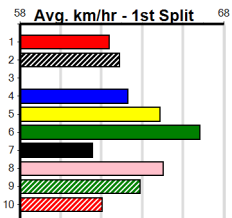

1st \$825
2nd \$235
3rd \$120

Watchdog Tips: 1 2 5 8 Bet: Trifecta 1,2/1,2,5,8/1,2,4,5,7,8 (\$10 For 41.66%)

Table for race 1: SHELBOURNE STAR [7]. Includes horse details, trainer Gary Summers, and winning boxes.