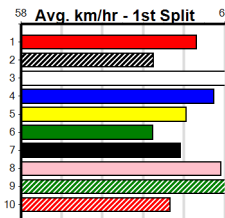

Healesville

GRV VIC BRED SERIES FINAL

350 Metres
Grade 5 Final

8

1:08PM

(VIC time)

MEPUNGA GIANT (7) was narrowly beaten here last week when resuming and he should be even better for the run. MEEHAN BLUE (1) was a terrific 19.34 heat winner and he should be in the mix once again. BLACKJACK'S BACK (8) excels here.

1st $3050($1000)
2nd $875
3rd $435

Watchdog Tips: 7 1 8 6 **Bet:** Trifecta 1,7/1,6,7,8/1,3,5,6,7,8 ($10 For 41.66%)

Form	Box	Weight	Dist	Track	Date	Time	BON	Margin	1st/2nd (Time)	PIR	Checked	Comment	W/R	Split 1	S/P	Grade
1 MEEHAN BLUE [4] <i>Last two wins have been super, big danger</i>																
BK	D	Feb-15 FABREGAS			MISS MEEHAN							★ $2.80		Winning Boxes		
Trainer: Jodie Elliott (Kangaroo Ground)		1 2 3 4 5 6 7 8 1 2 2 1 1 4 2														
3rd (4) 33.7 350 HVL R6 27-May-18		19.31			19.13		2.00LDAVE'S ENTITY (19.18)			M/1	.	W	6.47	$13.20	5	Prize Best Starts Trk/Dst APM
2nd (5) 33.8 300 HVL R12 03-Jun-18		16.77			16.67		0.50LKALAHARI SANDS (16.74)			S/5	C1	.	4.01	$1.90	5	$16,820.00 19.34 28-12-3-3 2-1-0-1 $4331
1st (7) 33.5 300 HVL R12 10-Jun-18		16.79			16.55		2.00LTRINITY KID (16.93)			M/2	C2	SW	3.89	$1.50	5	
1st (7) 33.7 350 HVL R5 17-Jun-18		19.34			19.28		0.25LMEPUNGA GIANT (19.35)			M/1	.	.	6.46	$2.60	5H	
Owner(s): S Merry																
2 PINCIOTTI [5] <i>Misses the kick, needs room, won't get it</i>																
BK	B	Nov-15 TREWLY SPECIAL			SILVIAS FLAME							🐾 $16.00		Winning Boxes		
Trainer: Jordan Formosa (Heathcote)		1 2 3 4 5 6 7 8 2 2 1 1 1 1 1														
1st (2) 28.8 300 HVL R7 08-Jun-18		16.93			16.93		1.00LSTELLAR FLASH (17.00)			S/6	C2	SW	4.04	$4.00	5	Prize Best Starts Trk/Dst APM
2nd (6) 28.4 450 SHP R8 11-Jun-18		25.91			25.64		1.00LWEEONA DINO (25.86)			S/876	C3	.	7.00	$4.30	5	$7,920.00 NBT 41-8-4-3 2-0-1-0 $5113
2nd (5) 28.4 350 HVL R7 17-Jun-18		19.72			19.28		0.75LBLACKJACK'S BACK (19.67)			M/1	C1	.	6.58	$9.00	5H	
5th (3) 28.3 450 SHP R5 21-Jun-18		25.74			25.22		7.00LGOTTA BANDIT (25.25)			M/665	C1	.	6.83	$24.00	5	
Owner(s): J Formosa																
3 JOHNNY'S RETURN [5] <i>Better than his past few runs, place value</i>																
BK	D	Mar-14 FABREGAS			YAPLEE NAMED							🐾 $10.00		Winning Boxes		
Trainer: Kenneth Sweeney (Gladysdale)		1 2 3 4 5 6 7 8 2 2 1 2 2 2 3														
5th (2) 30.0 350 HVL R5 06-May-18		19.83			18.91		5.50LBUGS BOLONEY (19.48)			M/6	C2	.	6.69	$3.10	5	Prize Best Starts Trk/Dst APM
2nd (6) 30.0 350 HVL R8 18-May-18		19.57			19.43		0.50LPERGAMON (19.53)			M/1	C2	SW	6.58	$3.70	X45	$19,570.00 19.13 83-14-18-14 51-11-8-10 $2407
5th (8) 30.0 350 HVL R6 27-May-18		19.55			19.13		5.50LDAVE'S ENTITY (19.18)			M/6	.	.	6.75	$28.40	5	
4th (2) 30.0 350 HVL R5 17-Jun-18		19.65			19.28		4.50LMEEHAN BLUE (19.34)			M/3	.	.	6.62	$10.30	5H	
Owner(s): MARLIE (SYN), J Grindley, M Grindley, K Sweeney																
4 ROCKY ROOSTER [5] <i>*** SCRATCHED ***</i>																
WBK	D	Dec-15 PAUA OF DARKNESS			JESS MILO							🐾 $18.00		Winning Boxes		
Trainer: Jeff Gorgioski (Cranbourne East)		1 2 3 4 5 6 7 8 1 1 1 1 1 1 1														
3rd (8) 33.0 300 HVL R10 20-May-18		17.14			16.75		2.75LRUBY GAS (16.95)			M/4	C4	SW	4.02	$3.00	6G	Prize Best Starts Trk/Dst APM
5th (3) 32.8 400 GEL R10 25-May-18		23.27			22.35		5.00LDYNA DIEDRE (22.93)			M/34	.	.	8.62	$2.00	X67	$3,470.00 19.44 13-3-3-3 6-2-2-0 $2436
1st (6) 32.8 350 HVL R3 10-Jun-18		19.56			19.01		3.25LGIRT BY SEA (19.78)			M/2	C1	R	6.66	$3.60	X67	
4th (4) 33.4 350 HVL R7 17-Jun-18		19.76			19.28		1.5LBLACKJACK'S BACK (19.67)			M/3	C4	V28	6.69	$4.50	5H	
Owner(s): C Gorgioski																
5 CHALLIS SPRITE [5] <i>Far from disgraced in his heat, put in exotics</i>																
BK	D	Apr-15 MAGIC SPRITE			CHALLIS MISS							🍀 $12.00		Winning Boxes		
Trainer: Graham Laidlay (Devon Meadows)		1 2 3 4 5 6 7 8 2 2 2 2 3 3														
4th (7) 30.4 390 SHP R9 19-May-18		22.59			21.96		4.75LCHAMPAGNE LUXE (22.27)			M/54	.	SW	8.56	$15.60	5H	Prize Best Starts Trk/Dst APM
6th (2) 30.0 400 WGL R9 22-May-18		23.12			22.61		5.00LDESTINI TRUCKER (22.78)			M/87	.	.	8.55	$22.00	5F	$7,575.00 19.49 23-7-0-3 6-1-0-1 $4594
7th (2) 30.2 300 HVL R7 27-May-18		16.99			16.58		6.00LAVATAR MINTY (16.58)			M/7	C2	.	4.05	$14.00	X45	
3rd (5) 30.5 350 HVL R5 17-Jun-18		19.49			19.28		2.25LMEEHAN BLUE (19.34)			M/4	C1	.	6.62	$24.80	5H	
Owner(s): Three Cheeky Monkeys (SYN), G Laidlay, P Laidlay, D Barnett, M Lampett, M Lampett, J Lampett, A Lampett, R Lampett																
6 UNBACKABLE [5] <i>Scorching 19.05 PB here, threat with a clear run</i>