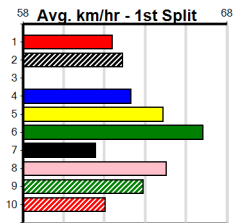

1st \$825
2nd \$235
3rd \$120

Watchdog Tips: 1 2 5 8

Bet: Trifecta 1,2/1,2,5,8/1,2,4,5,7,8 (\$10 For 41.66%)

Table for race 1: SHELBOURNE STAR [7]. Includes details for the winner, race history, and winning boxes.