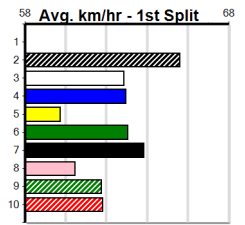

1st \$825
2nd \$235
3rd \$120

Watchdog Tips: 7 8 2 3 Bet: Box Quinella 2,3,7,8 (\$10 For 166.66%)

Table with columns: Form, Box, Weight, Dist, Track, Date, Time, BON, Margin, 1st/2nd (Time), PIR, Checked, Comment, W/R, Split 1, S/P, Grade