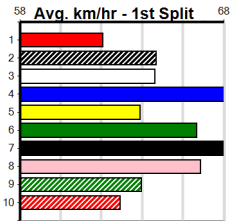

HAPPY 2ND BIRTHDAY OLIVER CONDON

350 Metres
Mixed 6/7

3

11:32AM

(VIC time)

DAPPER DIESEL (3) has raced extremely well here to date and he will be very strong in the run home. MAXWORTHY (4) was a strong 19.81 winner here recently and he can figure prominently again. DOROTHY DAWN (5) is flying at present.

1st $825
2nd $235
3rd $120

Watchdog Tips: **3** **4** **5** **6** **Bet:** **Trifecta 3,4/3,4,5,6/1,3,4,5,6,7 ($10 for 41.66%)**