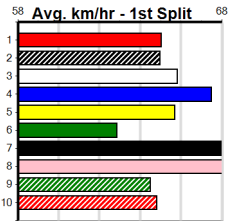

TOP CAT VIDEO PRODUCTIONS

350 Metres

Grade 5

7 12:49PM (VIC time)

MALLARD (7) returned to her best with a top 19.71 win here last time and she is well drawn out wide today. MON MEKKI KAHN (8) will pour the pressure on early and she does her best racing here. CUT SNAKE (6) can turn it on mid race.

1st $825
2nd $235
3rd $120

Watchdog Tips: 7 8 6 4 Bet: Trifecta 7,8/4,6,7,8/1,3,4,6,7,8 ($10 for 41.66%)

Table for race 1: FANCY HOPE (NSW)[5]. Includes columns for Form, Box, Weight, Dist, Track, Date, Time, BON, Margin, 1st/2nd (Time), PIR, Checked, Comment, W/R, Split 1, S/P, Grade. Also includes a 'Winning Boxes' table with prize money and starting numbers.

Table for race 2: SPRING SAVIOUR [5]. Includes columns for Form, Box, Weight, Dist, Track, Date, Time, BON, Margin, 1st/2nd (Time), PIR, Checked, Comment, W/R, Split 1, S/P, Grade. Also includes a 'Winning Boxes' table with prize money and starting numbers.

Table for race 3: LILTY ALLEN (NSW)[5]. Includes columns for Form, Box, Weight, Dist, Track, Date, Time, BON, Margin, 1st/2nd (Time), PIR, Checked, Comment, W/R, Split 1, S/P, Grade. Also includes a 'Winning Boxes' table with prize money and starting numbers.

Table for race 4: INTER ELESHA [5]. Includes columns for Form, Box, Weight, Dist, Track, Date, Time, BON, Margin, 1st/2nd (Time), PIR, Checked, Comment, W/R, Split 1, S/P, Grade. Also includes a 'Winning Boxes' table with prize money and starting numbers.

Table for race 5: BLUE MAGNUM [5]. Includes columns for Form, Box, Weight, Dist, Track, Date, Time, BON, Margin, 1st/2nd (Time), PIR, Checked, Comment, W/R, Split 1, S/P, Grade. Also includes a 'Winning Boxes' table with prize money and starting numbers.

Table for race 6: CUT SNAKE [5]. Includes columns for Form, Box, Weight, Dist, Track, Date, Time, BON, Margin, 1st/2nd (Time), PIR, Checked, Comment, W/R, Split 1, S/P, Grade. Also includes a 'Winning Boxes' table with prize money and starting numbers.

Table for race 7: MALLARD [5]. Includes columns for Form, Box, Weight, Dist, Track, Date, Time, BON, Margin, 1st/2nd (Time), PIR, Checked, Comment, W/R, Split 1, S/P, Grade. Also includes a 'Winning Boxes' table with prize money and starting numbers.

Table for race 8: MON MEKKI KAHN (NSW)[5]. Includes columns for Form, Box, Weight, Dist, Track, Date, Time, BON, Margin, 1st/2nd (Time), PIR, Checked, Comment, W/R, Split 1, S/P, Grade. Also includes a 'Winning Boxes' table with prize money and starting numbers.

Table for race 9: DOC NAM [5] Res. *** SCRATCHED ***. Includes columns for Form, Box, Weight, Dist, Track, Date, Time, BON, Margin, 1st/2nd (Time), PIR, Checked, Comment, W/R, Split 1, S/P, Grade. Also includes a 'Winning Boxes' table with prize money and starting numbers.

Table for race 10: SPORTS KNIGHT [5] Res. *** SCRATCHED ***. Includes columns for Form, Box, Weight, Dist, Track, Date, Time, BON, Margin, 1st/2nd (Time), PIR, Checked, Comment, W/R, Split 1, S/P, Grade. Also includes a 'Winning Boxes' table with prize money and starting numbers.