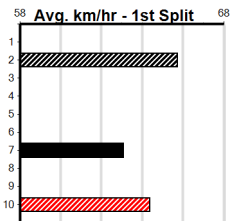

Track Record:

Distance	Time	Greyhound	Date Set
300m	16.220	MATT'S ENTITY	18-Aug-13
350m	18.751	BEJAY THE DEJAY	13-Dec-15

Healesville

SILVER EAGLE OUTFITTERS

300 Metres

Maiden

1

11:02AM