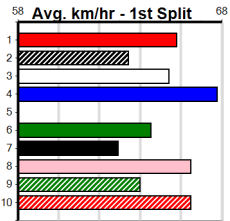

SUPPORTING R.C.H. GOOD FRIDAY APPE

9

350 Metres Grade 5

1:29PM

(VIC time)

HOT CHARMOLA (1) owns a breathtaking 18.98 PB here and she was an impressive Shepparton winner when resuming. WHY NOT SENOR (4) has been solidly placed in his past two runs here and he should apply some pressure in the early stages.

1st $825
2nd $235
3rd $120

Watchdog Tips: 1 4 3 7 Bet: Trifecta 1,4/1,3,4,7/1,3,4,6,7,8 ($10 For 41.66%)

Main table containing race details for 9 races, including horse names, trainers, odds, and winning boxes.