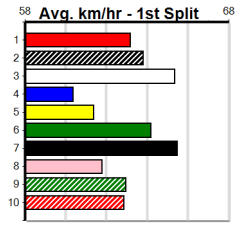

SMITH & CALDER SIGN CO (275+RANK)

3

300 Metres

Grade 7

9:45AM

(VIC time)

ATARAH (3) has had little luck since her maiden win and she is expected to make amends today.
RAVEN RICH (5) has raced well here to date and he should settle on the speed. SHIRDALE CASEY (7) is a more than capable type.

1st $825
2nd $235
3rd $120

Watchdog Tips: **3** **5** **7** **8** **Bet:** **Trifecta 3,5/3,5,7,8/1,2,3,5,7,8 ($10 For 41.66%)**