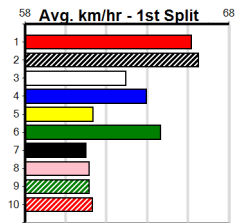

1
9:09AM
(VIC time)

SUPERIOR CHARRY (1) was smartly placed here two runs back and with a clean getaway she will take a power of beating. AUZZIE AFFAIR (7) has shown plenty of talent to date and he just needs to step on terms. TOONANG (6) is more than capable.

1st $825
2nd $235
3rd $120

Watchdog Tips: **1** **7** **6** **2** **Bet:** **Exacta 1,7/1,2,4,6,7 ($10 For 125%)**