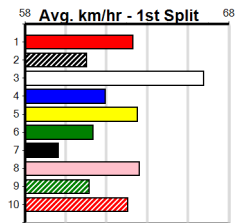

YARRA VALLEY QUALITY MEATS (275+RA)

300 Metres

Maiden

2

9:27AM

(VIC time)

DELTA'S TIARA (3) has been placed in three of four here and she should be prominent throughout.
AMBER'S DOLLY (8) has been runner up in all three runs here and she is suited to the wide draw.
NORTHERN ROCKET (6) may be the value runner.

1st $825
2nd $235
3rd $120

Watchdog Tips: **3** **8** **6** **5** **Bet:** **Box Quinella 3,5,6,8 ($10 For 166.66%)**

Form	Box	Weight	Dist	Track	Date	Time	BON	Margin	1st/2nd (Time)	PIR	Checked	Comment	W/R	Split 1	S/P	Grade	
1 TEARS IN EYES [M] <i>Steadily placed three runs back, place again</i>																	
BK	D			Mar-16	NITRO BURST				OUR MISS RUBY								$12.00
Trainer: Joe Uglietta (Yan Yeon)																	
6th	(1)	28.5	315	TRA	R1	17-Sep-18	19.64	18.43	14.00LVIOLETS ARE RED (18.68)	S/67	.	SW	.	5.34	$14.10	T3-M	
3rd	(1)	28.7	300	HVL	R2	23-Nov-18	17.47	17.13	4.00LSRING NUGGET (17.19)	M/5	.	.	.	4.11	$21.20	M	
8th	(4)	28.9	400	WGL	R3	03-Dec-18	24.27	22.61	24.00LMR. CASHKING (22.61)	M/77	C4	V0	.	8.84	$41.80	MAPM	
7th	(5)	29.6	300	HVL	R2	16-Dec-18	17.77	16.60	9.00LSUPERIOR HUNTER (17.15)	M/6	C4	.	.	4.21	$30.20	MH	
Owner(s): UGLIETTA (SYN), J Uglietta, M Uglietta																	
2 WAKE UP WILMA [M] <i>Wide runner, steady to date, prefer to watch</i>																	
BK	B			Aug-15	BARCIA BALE				POTOMAC								$10.00
Trainer: Colin Goodman (Bena)																	
4th	(1)	28.0	460	WGL	R2	15-Nov-18	27.26	26.12	6.50LDUNDEE JIVE (26.82)	M/453	C4	.	.	6.89	$26.30	M	
7th	(3)	28.7	460	WGL	R3	29-Nov-18	27.21	25.84	12.00LWEEONA BULLDOZER	M/887	C5	.	.	6.87	$59.00	T3-M	
2nd	(2)	28.4	300	HVL	R1	21-Dec-18	17.68	16.98	2.00LINTÉR JOE (17.55)	M/7	C1	.	.	4.19	$25.80	M	
6th	(4)	28.9	400	WGL	R1	28-Dec-18	24.09	22.86	13.00LPOISON GAS (23.19)	M/77	C6	.	.	8.82	$37.40	M	
Owner(s): C Goodman																	
3 DELTA'S TIARA [M] <i>Solidly placed in her past four, hard to reel in</i>																	
BK	B			Sep-16	FABREGAS				HOUSO DELIGHT								$3.40
Trainer: Deborah Churchill (Allambee)																	
2nd	(5)	27.7	300	HVL	R3	23-Nov-18	17.24	17.13	1.75LAMANDA LEE (17.13)	M/2	.	.	.	3.95	$8.40	M	
2nd	(8)	28.1	300	HVL	R1	07-Dec-18	17.14	16.62	1.25LERETRIA (17.06)	M/3	.	.	R	4.01	$5.10	M	
2nd	(3)	28.0	300	HVL	R1	10-Dec-18	17.33	16.87	1.00LLIGHTNING SEVEN (17.27)	M/1	C5	.	.	3.94	$4.00	T3-M	
3rd	(5)	28.2	400	WGL	R1	28-Dec-18	23.44	22.86	3.75LPOISON GAS (23.19)	M/12	C5	.	.	8.46	$5.10	M	
Owner(s): B De rozario																	
4 EMMA'S BLUE WREN [M] <i>Yet to impress, tough draw, needs to lift</i>																	
BE	B			Nov-16	BLUE GIANT				BLUE LAVROS								$10.00
Trainer: Darren Chapman (Greensborough)																	
7th	(1)	24.5	311	CRN	R2	18-Jul-18	19.20	17.87	14.00LTERRAH ROUND (18.25)	M/78	C4	.	.	10.52	$8.60	MH	
6th	(1)	24.5	311	CRN	R1	10-Oct-18	19.42	17.78	19.00LWHIP ALLEN (18.15)	M/55	C8	.	.	10.65	$28.60	MH	
5th	(2)	24.5	311	CRN	R1	17-Oct-18	18.80	17.78	5.50LCRAKALAKIN CAITY (18.43)	M/21	C7	.	.	10.13	$19.50	M	
4th	(7)	24.8	311	CRN	R2	02-Nov-18	18.73	17.93	11.00LBUTTER CHICKEN (17.96)	Q/34	C2	.	.	10.16	$58.50	M	
Owner(s): D Chapman																	
5 ANGIE [M] <i>*** SCRATCHED ***</i>																	
F	B			Oct-15	COSMIC RUMBLE				LIGHTNING LEAH								$7.00
Trainer: Daniel Despard (Fernbank)																	
4th	(6)	26.1	440	SLE	R3	06-Sep-18	25.86	25.04	4.75LFERNANDO'S BOY (25.53)	M/776	C4	.	.	5.62	$12.50	M	
6th	(8)	26.0	525	TRA	R2	17-Sep-18	32.20	30.75	17.00LMISS ZOK DEE (31.05)	S/8777	C1	.	.	5.17	$10.60	T3-M	
8th	(6)	26.2	460	WGL	R2	20-Sep-18	27.87	25.89	29.00LRIDDLES (25.89)	M/888	.	V0	.	7.16	$34.30	M	
8th	(2)	26.6	460	WGL	R3	22-Nov-18	27.23	26.06	12.00LLIGHTWOOD LASS (26.40)	S/888	.	.	.	6.97	$53.80	MAPM	
Owner(s): D Despard																	
6 NORTHERN ROCKET [M] <i>No luck to date, can atone, value runner</i>																	
BK	D			Nov-16	OAKS ROAD				STEALTHY BLONDE								$10.00
Trainer: Gavin Beggs (Drouin West)																	
6th	(1)	28.9	300	HVL	R1	30-Sep-18	17.56	16.57	8.00LBEATS MANEUVA (17.02)	M/6	C1	.	.	4.13	$19.30	M	
7th	(5)	29.0	300	HVL	R2	07-Oct-18	17.53	16.65	6.00LPSYCHO MILLIE (17.13)	M/6	C2	.	.	4.12	$10.50	M	
5th	(8)	29.3	400	WGL	R2	29-Nov-18	23.60	22.61	9.50LSHARPO (22.96)	M/75	.	.	.	8.88	$19.30	T3-M	
7th	(5)	29.8	400	WGL	R2	07-Dec-18	24.17	22.94	11.00LTANYA'S WAY (23.46)	M/66	C1	.	.	8.89	$21.40	M	
Owner(s): G Beggs