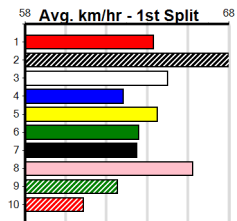

TAB MULTIPLIER (275+ RANK)

350 Metres

Grade 5

7

10:58AM

(VIC time)

MAGIC MAYA (5) turned in a strong performance last start and she looks very well graded in this event. IONA MISTY (8) is suited to the wide draw and she has been placed in four of seven here. DOROTHY DAWN (6) can show some improvement.

1st $825
2nd $235
3rd $120

Watchdog Tips: **5** **8** **6** **7** **Bet:** **Box Quinella 5,6,7,8 ($10 For 166.66%)**