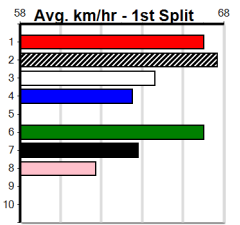

1st \$825
2nd \$235
3rd \$120

Watchdog Tips: 1 7 2 4 Bet: Exacta 1,7/1,2,4,7,8 (\$10 For 125%)

Main table containing race details for 10 races, including horse names, trainers, owners, and winning boxes.