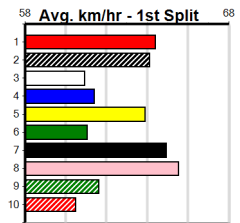

STRAIGHTS FUNCTIONS & EVENTS

3

350 Metres

Maiden

11:47AM

(VIC time)

BLACK MASERATI (5) was smartly placed at The Meadows in September last year and he is expected to race well fresh. TANJIL ACE (8) was solidly placed here when on debut and he will be better for the run. ROTARUA (1) can show improvement.

1st $825
2nd $235
3rd $120

Watchdog Tips: **5** **8** **1** **3** **Bet:** **Box Quinella 1,3,5,8 ($10 For 166.66%)**