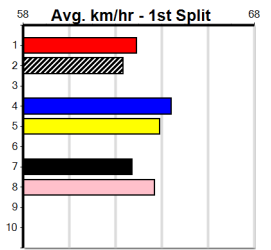

11

5:27PM

(VIC time)

1st $1405
2nd $400
3rd $200

MOROKA ASSASSIN (4) was smartly placed two runs back and he has the speed to make every post a winner. POISON GAS (4) is showing plenty of promise and she will be better for the run here last week. YUKEN PAY ME (7) is suitably drawn.

Watchdog Tips: 5 4 7 1 Bet: Win 5

Form Box Wgt Dist Track Date Time BON Margin 1st/2nd (Time) PIR Checked Comment W/R Split 1 S/P Grade

MIDNIGHT MARZY (NSW)[5] Placed in three of her past four, keep safe again $8.00
Owner(s): G Dalton
Winning Distances: < 300m (0) 300 - 399m (0) 400 - 499m (1) 500 - 599m (2) 600 - 699m (0) > 700m (0)
Winning Weights: 26.6(1) 27.2(2)
8th (2) 28.3 520 SLE R10 18-Nov-18 30.93 29.74 17.00 CAPTAIN JACKIE (29.76) S/888 . . . 10.38 $13.10 5
7th (3) 28.3 515 SAP R7 02-Dec-18 30.78 29.57 11.00 FLEUR DELACOUR (30.05) M/6666 C1 . . . 5.37 $38.10 5H
6th (7) 28.4 520 SLE R5 05-Dec-18 30.51 29.76 11.00 CINDEEN JATES (29.76) S/566 . . . 9.97 $58.90 5
7th (2) 27.9 350 HVL R10 16-Dec-18 20.09 18.69 8.50L BEES ON FIRE (19.53) M/7 . . . 6.97 $53.10 5
3rd (2) 28.2 525 MEP R4 26-Dec-18 30.92 30.05 4.50L CINNAMON ROSE (30.62) M/6444 C4 SW . . 5.36 $32.30 5
3rd (7) 28.1 520 SLE R3 31-Dec-18 30.33 30.21 1.75L BAGS OF BUCKS (30.21) M/344 C4 . . . 9.78 $49.20 RW
3rd (7) 28.3 460 WGL R6 06-Jan-19 26.55 26.04 0.75L THREE SCOOPS (26.51) Q/433 . . . 6.75 $7.50 T3-5
5th (8) 28.6 520 SLE R6 13-Jan-19 30.34 29.55 4.50L BOLTA NEVEELK (30.04) S/665 C5 . . . 9.79 $12.50 5
Last 3 wins NOT included above
1st (1) 27.2 500 BEN R2 15-Feb-17 28.56 28.23 2.25L KRAKEN LIL (28.71) S/532 C1 SW . . 6.95 $1.40 M
1st (3) 26.6 450 SHP R7 11-May-17 26.24 25.56 0.75L ONE MOORE PAGE (26.28) S/532 C4 SW . . 6.86 $7.00 7
1st (1) 27.2 525 TRA R5 14-Oct-17 30.83 30.76 6.50L COSMO LASS (31.27) S/5111 . . . 4.96 $5.40 RWH

Box History
Bx 1st 2nd 3rd 4th 5th 6th 7th 8th
1 2 2 2 2 2 2 1
2 1 3 3 2 1 2 1 2
3 1 3 3 2 1 1 1
4 2 1 1 1 1 1 1
5 2 2 1 1 1 1 1
6 2 2 2 2 3 3 1
7 2 2 2 2 2 2
8 3 1 1 3 1 1
Prize Best $8730.00
Starts NBT
Trk/Dts 75-3-11-17
APM 2-0-0-1 1133

DYNA MARGE (NSW)[5] Well beaten in her past eight, prefer to watch $16.00
Owner(s): T Howell
Winning Distances: < 300m (0) 300 - 399m (0) 400 - 499m (1) 500 - 599m (2) 600 - 699m (0) > 700m (0)
Winning Weights: 26.1(1) 27.3(1) 27.5(1)
7th (8) 27.6 460 WGL R6 29-Nov-18 26.65 25.84 4.00L ROMANY GIRL (26.38) M/667 . . . 6.88 $7.40 T3-RW
7th (3) 27.4 545 BAL R4 03-Dec-18 32.36 31.54 11.00 LAILE BROBIO (31.60) M/5887 C1 . . . 7.07 $4.50 RW
6th (8) 27.2 350 HVL R7 07-Dec-18 20.05 19.28 7.50L CAMPEON (19.55) M/6 C4 . . . 6.85 $16.90 5
4th (4) 27.3 500 BEN R6 12-Dec-18 28.95 28.19 4.75L SPYFECTION (28.63) M/565 C3 . . . 6.95 $21.00 5
8th (6) 27.2 350 HVL R7 14-Dec-18 20.23 19.23 9.00L MAGGIE MIKADO (19.62) M/8 C1 . . . 6.99 $31.20 5
4th (2) 27.5 500 BEN R8 19-Dec-18 29.01 28.29 11.00 EADIE GEE (28.29) M/665 C1 . . . 6.97 $10.90 APM
6th (3) 27.8 525 MEP R4 26-Dec-18 31.11 30.05 7.50L CINNAMON ROSE (30.62) M/7666 C2 . . . 5.40 $17.10 5
5th (2) 27.6 500 BEN R6 17-Jan-19 29.18 28.47 4.75L ASTON ATLEY (28.86) M/665 C4 . . . 7.03 $6.70 T3-5
Last 3 wins NOT included above
1st (4) 27.5 460 GEL R2 24-Feb-17 26.42 25.72 1.00L DYNA JACKIE (26.49) Q/221 . . SW . . 6.72 $4.60 M
1st (2) 26.1 520 DTO R10 12-Oct-17 30.14 29.73 6.00L MOUNT OXLEY (30.56) 321 321 . . . $3.40 5
1st (4) 27.3 500 BEN R5 21-Nov-18 28.94 28.57 0.75L GEHRIG (28.98) M/377 C6 SW . . 6.81 $13.60 X67