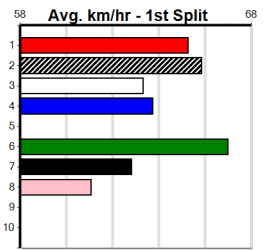

7

4:07PM

(VIC time)

1st $1405
2nd $400
3rd $200

ZIPPING HAZEL (4) will appreciate the empty draw outside and with a clean getaway she has the speed to make every post a winner. PANDORA'S PROOF (3) has been placed in three of her past four and she should be prominent for most of the trip.

Watchdog Tips: 4 3 7 2 Bet: Exacta 3,4/2,3,4,6,7 ($10 For 125%)

SCOOBY BOY [5] Struggles here, prefer over a shorter journey $18.00
BD Dog Feb-16 Sire: STAGGER Dam: BELLA MIKADO
Trainer: Mario Cortese (Hampton Park) ENG CRN 2019-01-23
Winning Distances: < 300m (0) 300 - 399m (7) 400 - 499m (0) 500 - 599m (0) 600 - 699m (0) > 700m (0)
Winning Weights: 28.8(1) 29.4(2) 30.5(1) 30.9(1) 31.0(1) 31.2(1)
Box History table and Prize Best Starts table included.

SPAZZY BLUE [5] Racing well, can ping the lids, keep safe $6.00
WBE Dog Sep-14 Sire: COSMIC RUMBLE Dam: DEWANA SAVANNA
Trainer: Danny Cortese (Hampton Park) ENG CRN 2019-01-23
Winning Distances: < 300m (0) 300 - 399m (4) 400 - 499m (7) 500 - 599m (2) 600 - 699m (0) > 700m (0)
Winning Weights: 29.0(1) 29.1(1) 29.2(1) 29.4(1) 29.6(1) 29.8(1) 29.9(1) 30.0(4) 30.4(1) 30.8(1)
Box History table and Prize Best Starts table included.

PANDORA'S PROOF [5] Placed in three of her past four, main danger $5.50
BK Bitch Jan-16 Sire: KINLOCH BRAE Dam: SASSY ROAD
Trainer: Jason Wickham (Moolap)
Winning Distances: < 300m (0) 300 - 399m (0) 400 - 499m (1) 500 - 599m (2) 600 - 699m (0) > 700m (0)
Winning Weights: 25.6(1) 27.2(1) 27.4(1)
Box History table and Prize Best Starts table included.

ZIPPING HAZEL (NSW)[5] Empty draw suits, good muster, take stopping $2.40
WBD Bitch Sep-15 Sire: FERNANDO BALE Dam: ZIPPING JEWEL
Trainer: Aaron Farley (Churchill)
Winning Distances: < 300m (0) 300 - 399m (0) 400 - 499m (2) 500 - 599m (3) 600 - 699m (0) > 700m (0)
Winning Weights: 24.6(1) 24.7(1) 26.0(3)
Box History table and Prize Best Starts table included.

*** VACANT BOX ***
Owner(s):
Winning Distances: < 300m (0) 300 - 399m (0) 400 - 499m (0) 500 - 599m (0) 600 - 699m (0) > 700m (0)
Winning Weights:
Sire: Dam:
Trainer:
Box History

1

2

3

4

5