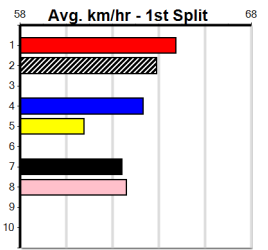

Box History

10

***** NO RESERVE *****

Sire: Dam: Trainer:

Owner(s):
 Winning Distances: < 300m (0) 300 - 399m (0) 400 - 499m (0) 500 - 599m (0) 600 - 699m (0) > 700m (0)
 Winning Weights:

Box History

4

3:11PM