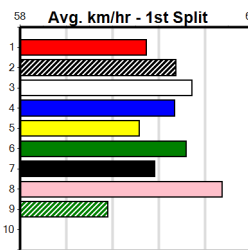

6

3:52PM

(VIC time)

1st $1620
2nd $460
3rd $230

595 Metres
Mixed 4/5

ZIPPING MONTY (8) has a great record this track and trip and he is facing a significant drop in class. TAO TAO (1) is suited to this distance range and he should get a nice run through early. GEORGE'S FEVER (2) is more than capable.

Watchdog Tips: 8 1 2 3 Bet: Trifecta 1,8/1,2,3,8/1,2,3,5,6,8 ($10 For 41.66%)

Form Box Wgt Dist Track Date Time BON Margin 1st/2nd (Time) PIR Checked Comment W/R Split 1 S/P Grade

TAO TAO [5] Big effort to score two runs back, danger $7.50
WF Dog Apr-16 Sire: KIWOWA MON MANNY Dam: DESTINI WARRIOR
Owner(s): N De la roche
Winning Distances: < 300m (0) 300 - 399m (0) 400 - 499m (2) 500 - 599m (4) 600 - 699m (0) > 700m (0)
Winning Weights: 31.2(1) 32.4(1) 32.7(1) 32.8(2) 33.0(1)
7th (6) 33.1 515 SAN R9 19-Jul-18 30.30 29.50 10.00 LILA BALE (29.61) M/8677 C1 . . . 5.41 $45.10 5
7th (6) 33.6 525 MEP R10 25-Jul-18 31.27 29.98 14.00 QUEST FOR GLORY (30.29) M/7688 C6 . . . 5.36 $2.80 RWH
6th (8) 33.4 485 HOR R6 21-Aug-18 27.92 27.44 7.00L CHILE ALLEN (27.44) M/666 C4 . . . 6.73 $6.70 X45
5th (6) 33.4 525 MEP R6 29-Aug-18 30.55 29.97 4.75L EMERALD RAINBOW (30.23) M/7776 C2 . . . 5.35 $24.40 5
7th (6) 32.7 600 MEA R11 08-Sep-18 35.54 34.27 11.00 IDABELLE BALE (34.79) M/7778 C12 . . . 9.35 $27.00 5
3rd (7) 33.0 520 CRN R5 14-Nov-18 30.69 30.39 1.5L MILES PER GALLON (30.60) S/4433 C4 SW . . 5.59 $2.30 5
1st (4) 33.0 525 MEP R11 19-Dec-18 30.77 29.75 2.25L CRUISEY'S LIL (30.91) M/8733 C5 SW . . 5.58 $2.30 5H
6th (6) 33.0 520 SLE R8 13-Jan-19 30.30 29.55 11.00 OKAY KIRSTY (29.55) S/666 C4 . . . 9.77 $7.90 X45
Last 3 wins NOT included above
1st (8) 32.8 450 SHP R3 19-Apr-18 25.23 25.05 2.25L SEMINOLE WIND (25.38) M/322 C1 . . . 6.43 $5.60 RWH
1st (2) 32.7 525 MEA R4 05-May-18 30.08 29.63 0.50L ORAZZI OHH (30.10) M/2222 C1 SW . . 5.22 $11.50 5H
1st (4) 32.8 525 MEA R6 12-May-18 30.14 29.94 0.50L MILKY JONES (30.17) M/4333 . SW . . 5.24 $67.70 5F

Box History
Bx 1st 2nd 3rd 4th 5th 6th 7th 8th
1 1 1 1 1 1 1 1
2 1 1 1 1 1 1 1
3 2 1 1 1 1 1 1
4 2 1 1 1 1 1 1
5 1 1 1 1 1 1 1
6 1 1 1 1 1 1 1
7 1 1 1 1 1 1 1
8 1 1 1 1 1 1 1
Prize Best $23995.00
Starts FSTD
Trk/Dts 32-6-2-2
APM 0-0-0-0 5803