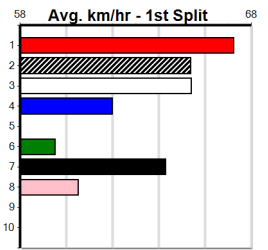

1
2:17PM

515 Metres
Maiden Heat

1st $1325
2nd $375
3rd $190

LEPRECHAUN DANCE (2) has been placed in four of six to date and she won't get a better chance to score. FIREBALL FRIDAY (1) has been smartly placed in all three runs to date and he is drawn to be prominent for most of the journey.

Watchdog Tips: **2** **1** **7** **4** Bet: Trifecta 1,2/1,2/3,4,7 ($10 For 166.66%)