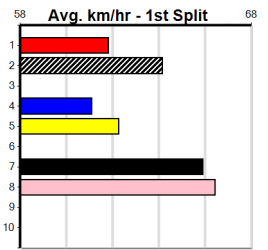

5

3:34PM

(VIC time)

1st $3020
2nd $860
3rd $430

715 Metres
Grade 5

MIDNIGHT MYSTERY (8) has been placed in four of five here and he is ideally drawn out wide.
PEPPER SHIRAZ (7) smashed the clock at Shepparton and she is expected to lead for a long way.
ROMANOVA (4) will be strong in the run home.

Watchdog Tips: 8 7 4 2 Bet: Exacta 7,8/2,4,7,8 ($10 For 166.66%)

WHINEY WHINE [5] Back in form but will struggle to run the trip $12.00
BK Bitch Jan-16 Sire: COLLEGE CAUSEWAY Dam: GO GO PEDRO
Trainer: David Crawford (Pearcedale)
Winning Distances: < 300m (0) 300 - 399m (0) 400 - 499m (0) 500 - 599m (4) 600 - 699m (0) > 700m (0)
Winning Weights: 28.6(1) 28.9(1) 29.4(1) 29.8(1)
3rd (8) 29.6 660 BAL R4 08-Oct-18 38.93 38.60 5.00L COCO SPECTRE (38.60) S/5555 . . . 13.41 $6.10 5
5th (4) 29.5 520 CRN R5 05-Dec-18 31.11 30.31 2.50L MAGNUS KEROMA (30.94) S/7777 C4 . . . 5.77 $5.50 5
5th (2) 29.7 520 CRN R8 12-Dec-18 31.19 29.99 11.00 IT'S A THRILL (30.47) M/8876 C4 . . . 5.86 $19.80 X45
6th (4) 30.1 520 CRN R7 19-Dec-18 30.74 30.12 5.50L RODEO (30.39) S/8788 . . . W 5.86 $17.70 5
7th (3) 30.3 520 CRN R5 27-Dec-18 31.41 30.11 18.00 FERNANDO ROCKS (30.22) M/5565 C12 . . . 5.84 $19.70 RW
5th (8) 30.3 515 SAP R7 30-Dec-18 30.83 29.52 17.00 SPARKLING JEWEL (29.66) M/6775 C1 . . . 5.38 $17.60 5H
6th (6) 29.9 650 SLE R5 08-Jan-19 39.01 38.01 15.00 SODA FLAKES (38.01) M/5777 C4 . . . 6.51 $14.50 RW
1st (6) 29.8 520 CRN R8 14-Jan-19 30.50 30.50 1.5L BOONE (30.60) M/4322 C1 . . . 5.65 $3.50 RW
Last 3 wins NOT included above
1st (2) 29.4 520 CRN R3 03-Jan-18 30.75 30.36 4.00L MY GIRL JOSIAH (31.02) Q/3111 C8 . . . 5.77 $1.90 M
1st (5) 28.9 520 CRN R5 06-Mar-18 30.71 30.44 2.50L SHALL SHE CINDY (30.87) Q/1111 . . . 5.63 $4.30 RW
1st (1) 28.6 520 CRN R5 16-May-18 30.69 30.56 2.50L ROMANY GIRL (30.87) M/8622 C1 . . . 5.72 $5.40 X67