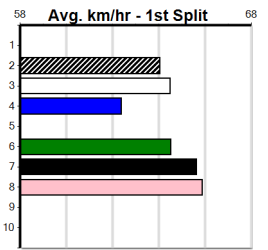

8

4:22PM

(VIC time)

1st $1405
2nd $400
3rd $200

515 Metres
Mixed 4/5

MODIFIED TRUNK (1) comes here with brilliant NSW form and he should fire for his new kennel.
VIXSTAR (2) powered to the line in his Meadows win and he should get a nice run through early.
SISCO DUN (3) may be the value runner.

Watchdog Tips: 1 2 3 6 Bet: Trifecta 1,2/1,2,3,6/1,2,3,4,6,7 ($10 For 41.66%)

Form Box Wgt Dist Track Date Time BON Margin 1st/2nd (Time) PIR Checked Comment W/R Split 1 S/P Grade

MODIFIED TRUNK (NSW)[5] Brilliant NSW form, in good hands, go close
BK Dog Jan-17 Sire: BEKIM BALE Dam: SHANGHAI LIL
Owner(s): W Kempshall
Winning Distances: < 300m (0) 300 - 399m (4) 400 - 499m (8) 500 - 599m (0) 600 - 699m (0) > 700m (0)
Winning Weights: 32.0(1) 32.1(1) 32.3(1) 32.6(1) 32.7(1) 32.9(1) 33.0(1) 33.1(3) 33.2(1) 33.7(1)

$1.70
Trainer: Robert Britton (Lara)
Box History
Prize Best Starts Trk/Dts APM

VIXSTAR (QLD)[5] Powered to the line at The Meadows, danger
BK Dog Jun-16 Sire: BELLA INFRARED Dam: VIXON LASS
Owner(s): D Melder
Winning Distances: < 300m (0) 300 - 399m (0) 400 - 499m (0) 500 - 599m (6) 600 - 699m (0) > 700m (0)
Winning Weights: 30.8(1) 31.0(1) 31.2(1) 31.3(1) 31.6(1) 31.9(1)

$4.60
Trainer: Joe Palma (Lara)
Box History
Prize Best Starts Trk/Dts APM

SISCO DUN [4] Never far away in this class, threat at odds
BK Dog Apr-16 Sire: SISCO RAGE Dam: SISCO FIASCO
Owner(s): J Galea
Winning Distances: < 300m (0) 300 - 399m (0) 400 - 499m (1) 500 - 599m (4) 600 - 699m (0) > 700m (0)
Winning Weights: 32.6(1) 32.7(1) 32.9(1) 33.0(1) 33.1(1)

$12.00
Trainer: Michael Cimarosti (Avalon)
Box History
Prize Best Starts Trk/Dts APM

WATER COLOUR [4] Good record here, strong late, can run a drum
F Dog Apr-15 Sire: BARCIA BALE Dam: PEPE'S COLOUR
Owner(s): knew he could fly (SYN), J Reynolds, D Baldock
Winning Distances: < 300m (0) 300 - 399m (0) 400 - 499m (0) 500 - 599m (6) 600 - 699m (0) > 700m (0)
Winning Weights: 33.7(1) 33.9(4) 34.1(1)

$16.00
Trainer: Jane Reynolds (Pearcedale)
Box History
Prize Best Starts Trk/Dts APM

*** VACANT BOX ***
Owner(s):
Winning Distances: < 300m (0) 300 - 399m (0) 400 - 499m (0) 500 - 599m (0) 600 - 699m (0) > 700m (0)
Winning Weights:
Trainer:
Box History

1

2

3

4

5